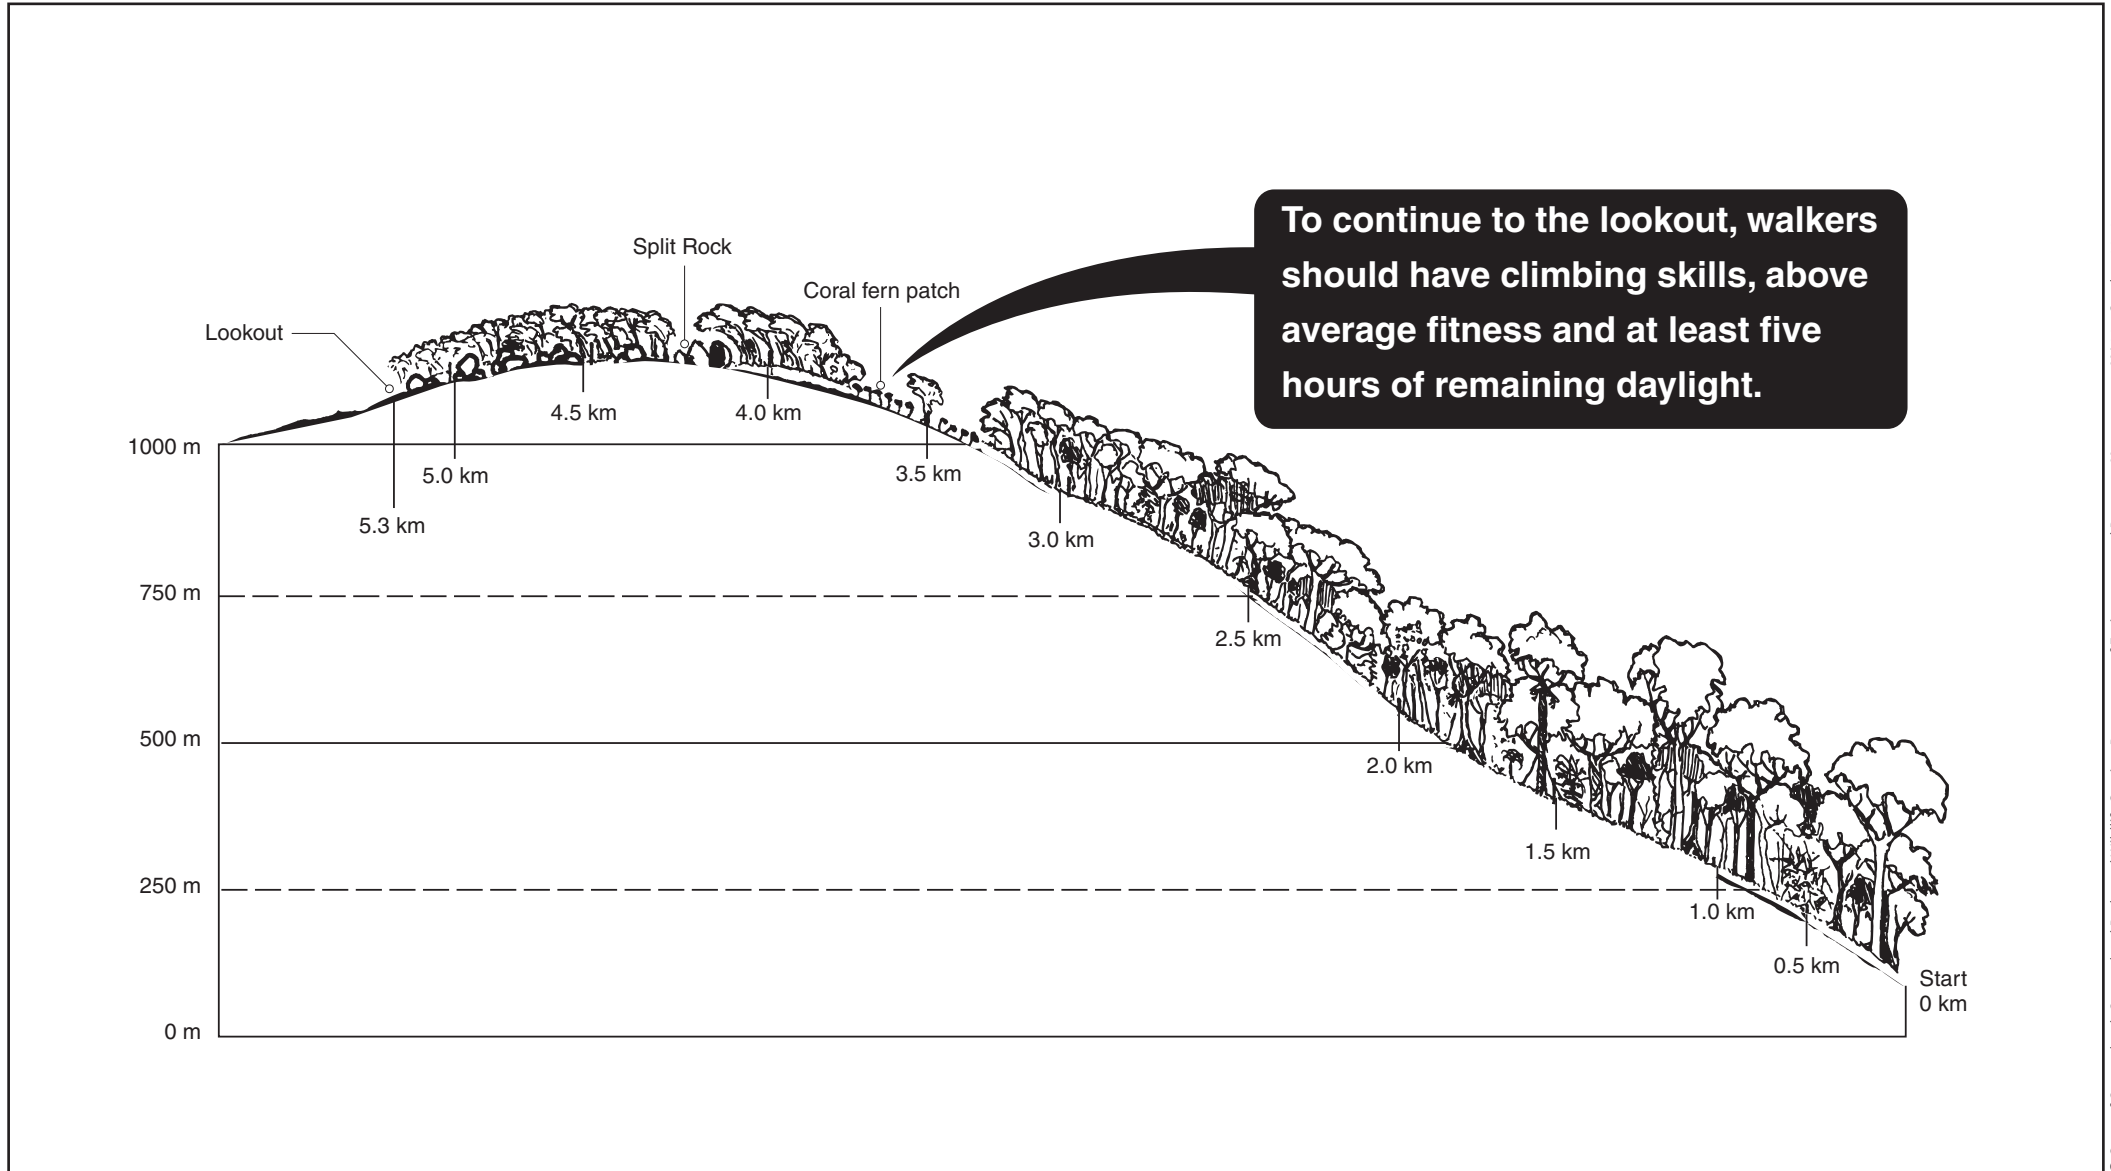

Manjal Jimalji trail profile

Daintree National Park

© State of Queensland. Queensland Parks and Wildlife Service, Department of Environment and Resource Management. MA391. October 2010